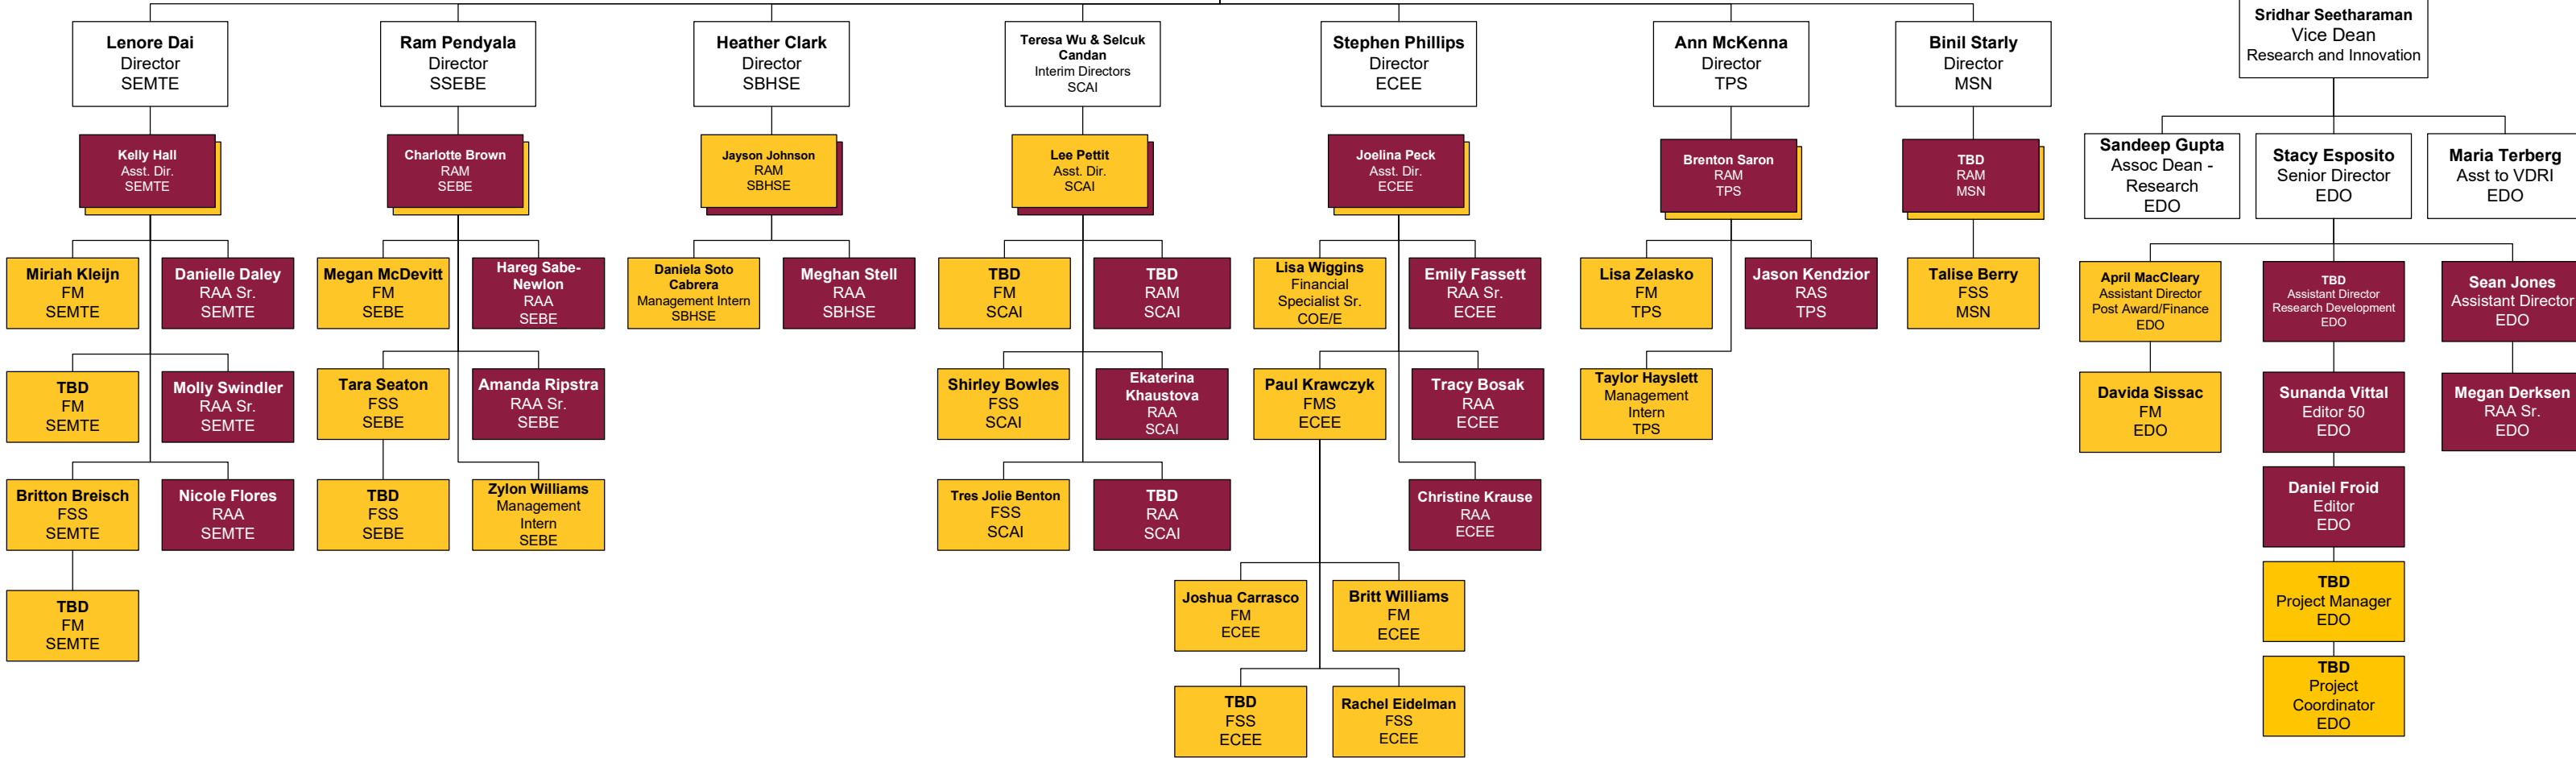

Ira A. Fulton Schools of Engineering  
Research Enterprise

**Kyle Squires**  
Vice Provost & Dean

**Sridhar Seetharaman**  
Vice Dean  
Research and Innovation

Ira A. Fulton Schools of Engineering  
Research Enterprise

**Kyle Squires**  
Vice Provost & Dean

Pre-Award

Post-Award

**FM**  
Financial Manager

**FSS**  
Financial Specialist  
Senior

**FMS**  
Financial Manager  
Senior

**RAA Sr.**  
Research  
Advancement  
Administrator Senior

**RAA**  
Research  
Advancement  
Administrator

**RAM**  
Research  
Advancement  
Manager

**RAS**  
Research  
Advancement  
Specialist

**Lenore Dai**  
Director  
SEMTE

**Ram Pendyala**  
Director  
SSEBE

**Sridhar Seetharaman**  
Vice Dean  
Research and Innovation

**Maria Terberg**  
Asst to VDRI  
EDO

**Stacy Esposito**  
Senior Director  
EDO

**Sandeep Gupta**  
Assoc Dean -  
Research  
EDO

**TBD**  
Assistant Director  
Research  
Development  
EDO